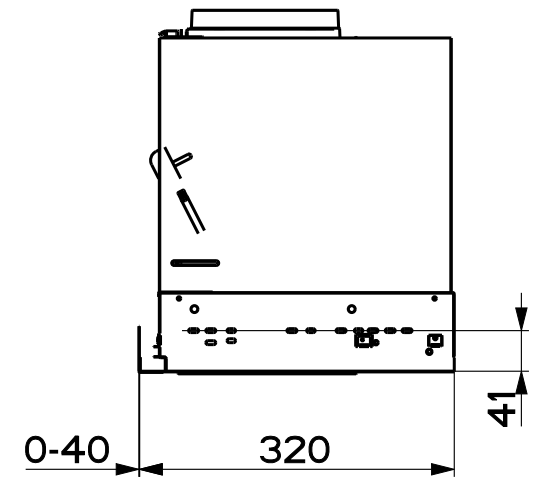

Created by Perelli, Francesco	
Denomination DIMENSIONAL DRW 60-80-90-120 K36 PER.PANEL	
Lang EN 	Sheet 1/2
Modif.by tcimport	
Approved by Bellucci, Daniele	
Approval date 27-Jun-2022	
Doc. status Released	
Drawing N. 15B_723	Rev 03

Created by Perelli, Francesco	
Denomination DIMENSIONAL DRW 60-80-90-120 K36 PER.PANEL	
Lang EN 	Sheet 2/2
Modif.by tcimport	
Approved by Bellucci, Daniele	
Approval date 27-Jun-2022	
Doc. status Released	
Drawing N. 15B_723	Rev 03