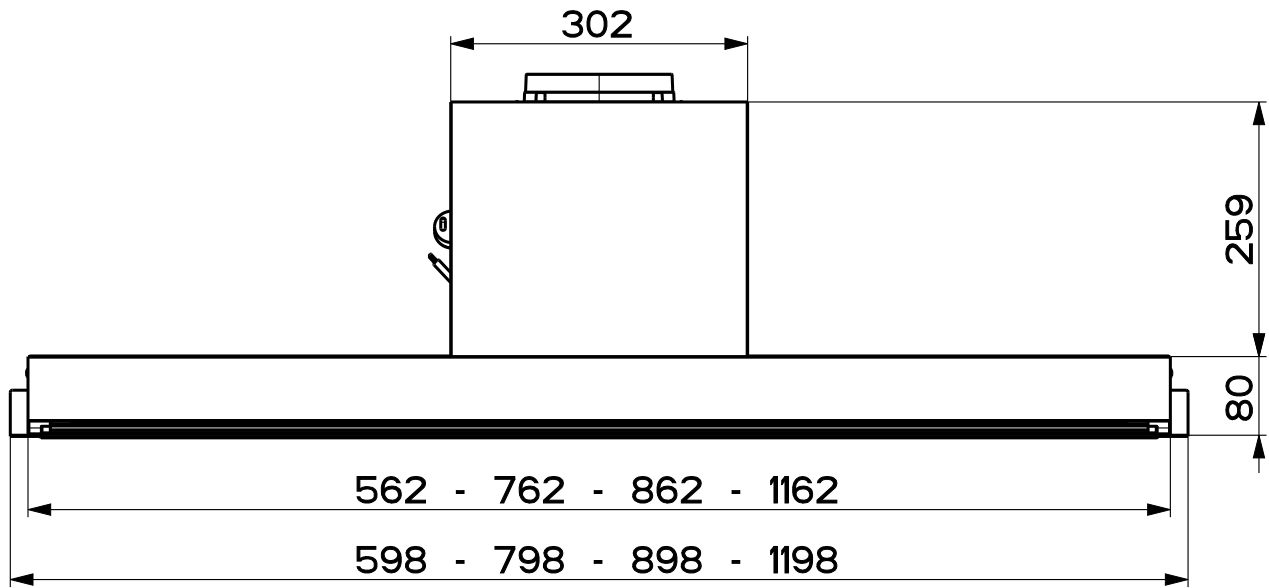

Created by Perelli, Francesco	
Denomination DIMENSIONAL DRW 60-80-90-120 K36 PER.PANEL	
Lang EN 	Sheet 1/2
Modif.by tcimport	
Approved by Bellucci, Daniele	
Approval date 27-Jun-2022	
Doc. status Released	
Drawing N. 15B_723	Rev 03

Created by Perelli, Francesco	
Denomination DIMENSIONAL DRW 60-80-90-120 K36 PER.PANEL	
Lang EN 	Sheet 2/2
Modif.by tcimport	
Approved by Bellucci, Daniele	
Approval date 27-Jun-2022	
Doc. status Released	
Drawing N. 15B_723	Rev 03