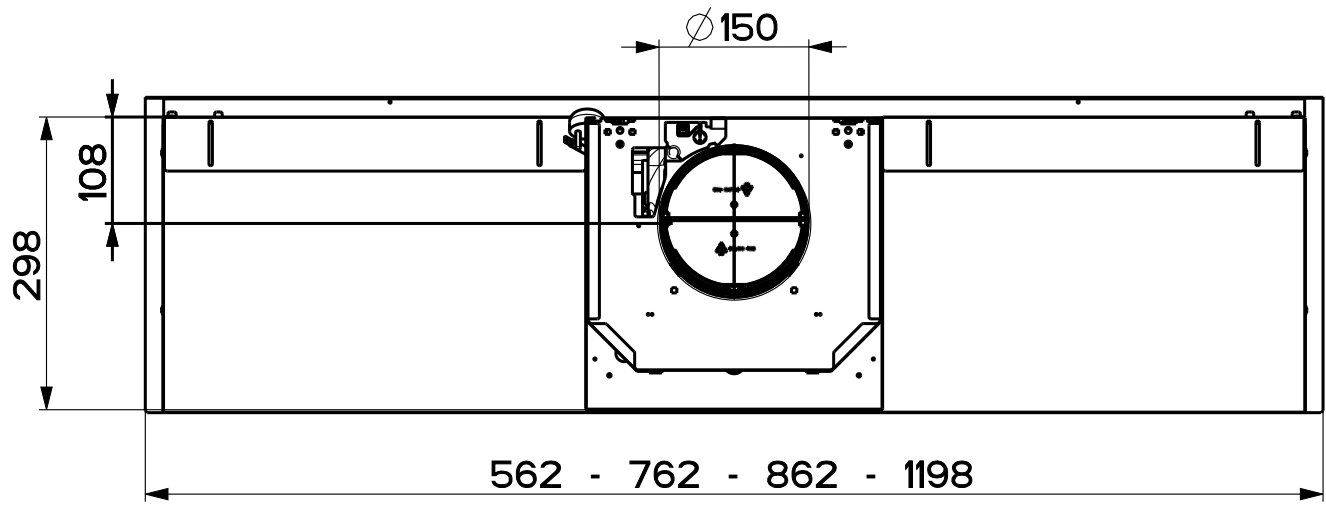

Created by Perelli, Francesco	
Denomination DIMENSIONAL DRW 60-80-90-120 K36 PER.PANEL	
Lang EN 	Sheet 1/2
Modif.by tcimport	
Approved by Bellucci, Daniele	
Approval date 27-Jun-2022	
Doc. status Released	
Drawing N. 15B_723	Rev 03

Created by Perelli, Francesco	
Denomination DIMENSIONAL DRW 60-80-90-120 K36 PER.PANEL	
Lang EN 	Sheet 2/2
Modif.by tcimport	
Approved by Bellucci, Daniele	
Approval date 27-Jun-2022	
Doc. status Released	
Drawing N. 15B_723	Rev 03